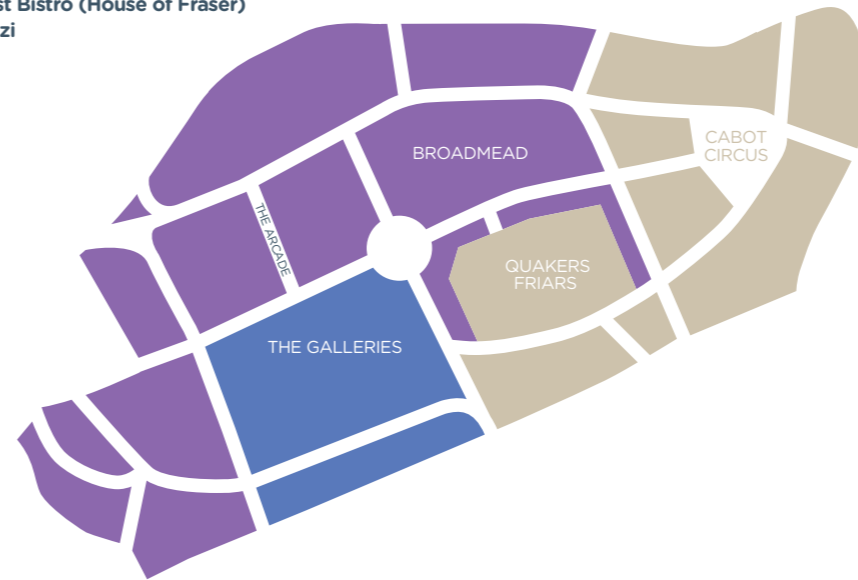

THE GALLERIES

- 1710 Parsons Jewellers
- 71 Queens
- Acu-Herbs
- Argos
- Bags 4 U
- Belong
- Bibi Shoes
- Bickle Island
- Bonmarché
- Boots
- Boswell Café & Takeaway
- Burger King
- Butler's
- Caffe Nero
- Celebrations
- Chopstix
- Claire's
- Coco
- Collection & Co
- Cornish Bakehouse
- Crystals
- Damaged Society
- Destination Skin
- Edinburgh Woollen Mill
- Eurochange
- Everything Hair
- F. Hinds
- Fone Exchange
- Frequency
- Fun Warehouse
- Galleries Computing
- Game
- Greggs
- Greggs
- Hallmark
- Hawkin's Bazaar
- Herbs & Acupuncture
- Home and Gifts
- Ifix Mobile Bristol
- Jack Wills
- Julian Charles
- Leather Wear
- Mabboo
- MET-Rx
- Mimmo
- Moona Beauty
- Nails Deluxe
- No1 Currency
- Paul Richards
- Pavers
- Peacocks
- Pep&Co (Poundland)
- Post Office
- Poundland
- Poundworld Plus
- Regis Hairstylists
- Robert Dyas
- Sairaz
- Santander
- Savers
- Shaw Trust
- Slaters
- Spudulike
- Subway
- Suits Plus
- Supercuts
- T.K. Maxx
- The 6 For A Fiver Shop
- The Bridal Boutique
- The Bristol Kitchen
- The Entertainer
- The Fragrance Shop
- The Grape Tree
- The Perfume Shop
- Thorntons
- Trespass
- TwoDay Coffee Roasters
- Ultrasound BabyFace
- Vapour Days
- Vitamin-Shop
- Waterstones
- Wed2B
- WH Smith
- Whittard
- Yours