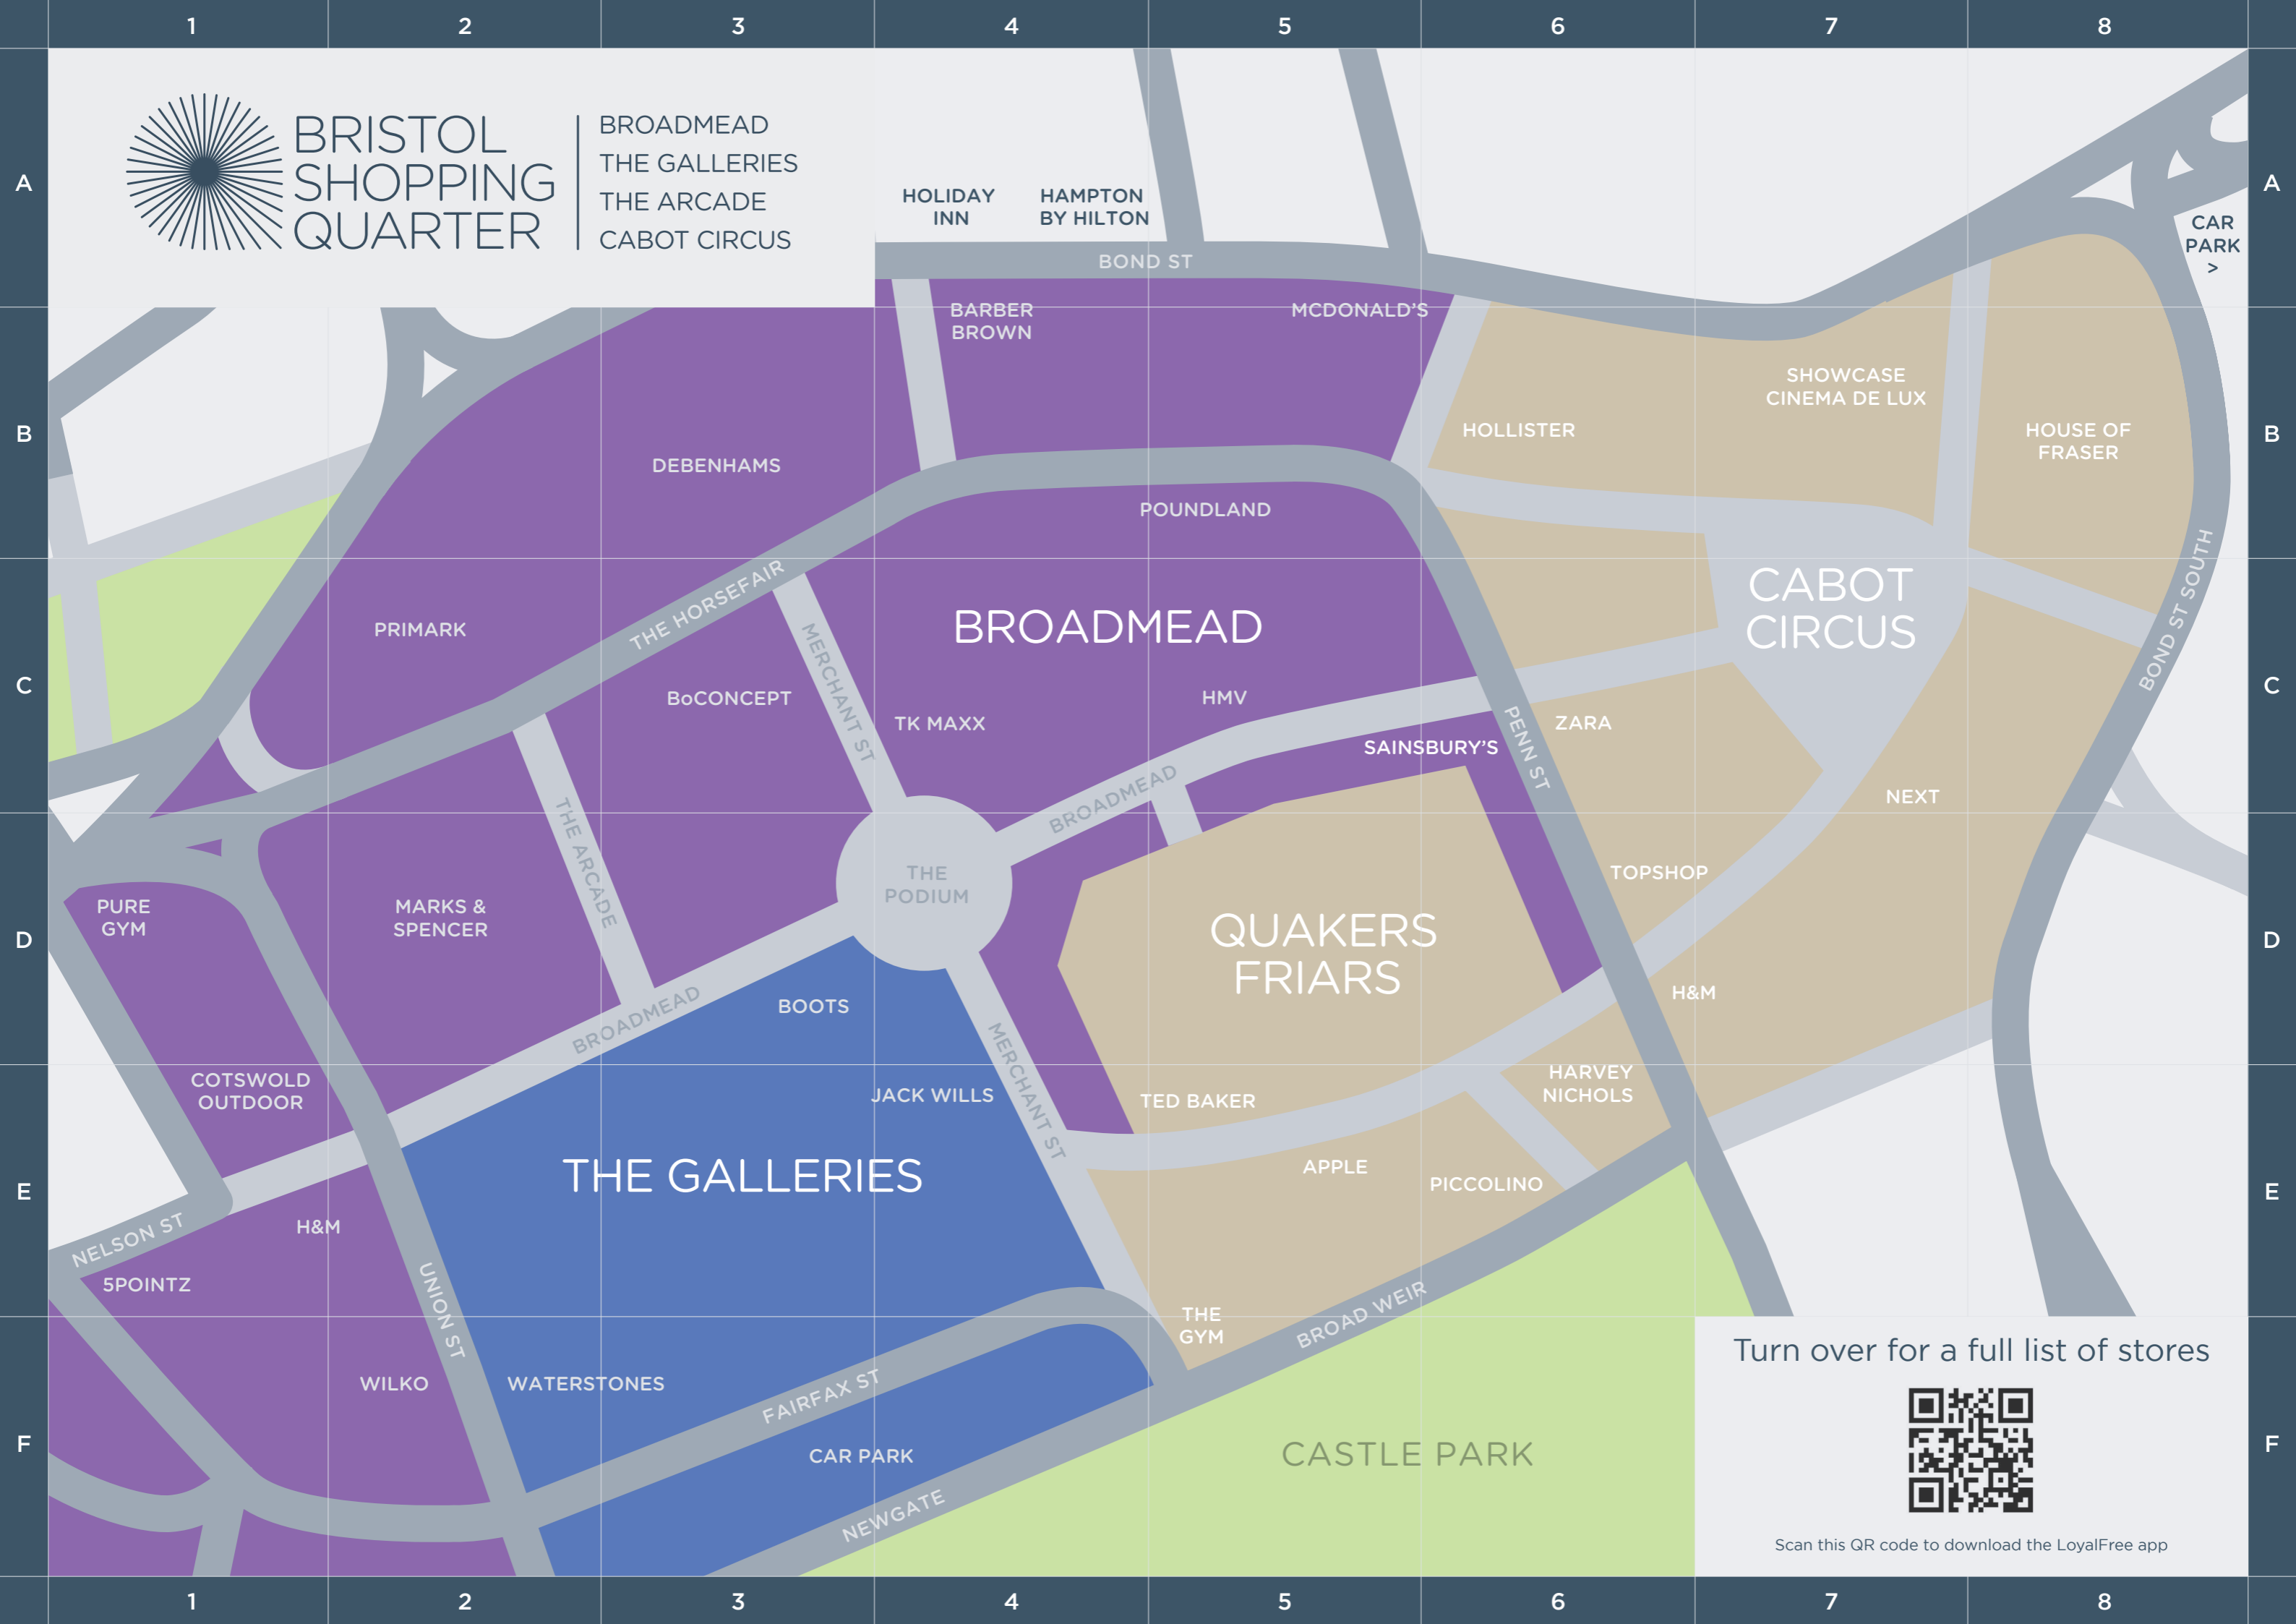

BRISTOL SHOPPING QUARTER

BROADMEAD
THE GALLERIES
THE ARCADE
CABOT CIRCUS

Turn over for a full list of stores

Scan this QR code to download the LoyalFree app