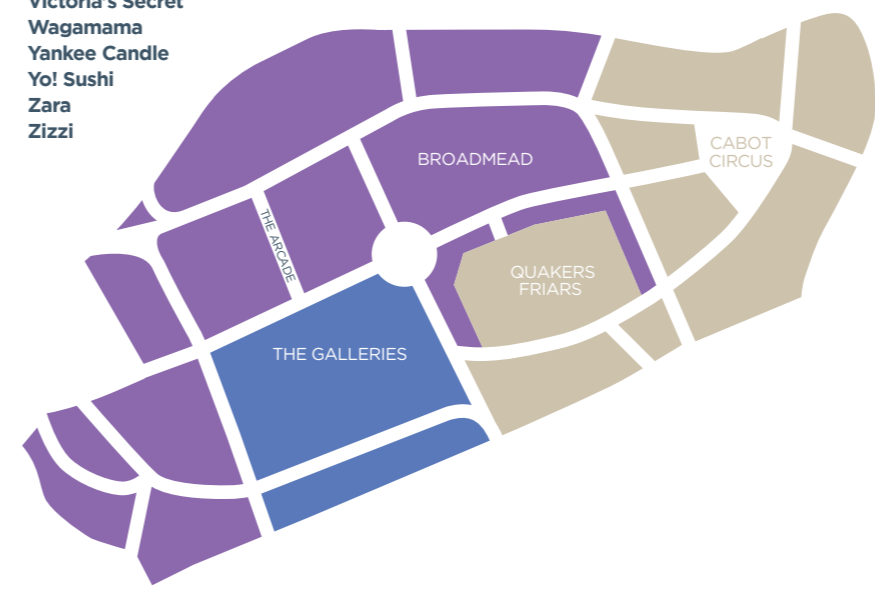

THE GALLERIES

- Acu-Herbs
- Addictive
- Argos
- BadRhino
- Bags 4 U
- Belong
- Bargain Buys
- Bikkle Island
- Bodycare
- Bonmarché
- Boots
- Boswell Café & Takeaway
- Burger King
- Butler's
- Caffe Nero
- Chopstix
- Claire's
- Coco
- Collection & Co
- Cornish Bakehouse
- Crafts & Curios Africa
- Crystals
- Damaged Society
- DestinationSkin
- Edinburgh Woollen Mill
- Eurochange
- Everything Hair
- F Hinds
- Fone Clinic
- Fone Exchange
- Fun Warehouse
- Game
- Grape Tree
- Greggs (Broadmead)
- Greggs (top floor)
- Hallmark
- Herbs & Acupuncture
- Home and Gifts
- House of Colours
- Ifix Mobile Bristol
- Jack Wills
- Jungle Mania
- Leather Wear
- Luxury Nails
- Mabboo
- Mimmo
- Moona Beauty
- Nails Deluxe
- No1 Currency
- Paul Richards
- Pavers
- Peacocks
- Pep&Co (Poundland)
- Post Office
- Poundland
- Ramsdens
- Robert Dyas
- Sairaz
- Santander
- Savers
- Shaw Trust
- Shipleys Bingo
- Slater Menswear
- Subway
- Suits Plus
- Supercuts
- The Bridal Boutique
- The Bristol Kitchen
- The Entertainer
- The Fragrance Shop
- Trespass
- TwoDay Coffee Roasters
- Ultrasound BabyFace
- Urban Tailor
- Vapour Days
- Vitamin-Shop
- Waterstones
- Wed2B
- WH Smith
- Whittard
- Yours